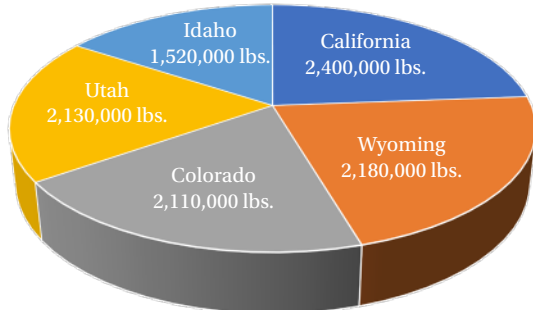

FAST FACTS

ABOUT WOOL PRODUCTION

Top Wool-Producing States in 2024¹

Wool Industry in the U.S. - American sheep producers traditionally harvest wool during the spring months. In fact, more than half of American-produced wool is shorn and sold during April, May and June. In 2024, the United States produced 22.5 million pounds of greasy wool.

The average weight of a fleece in the United States is 7.1 pounds. However, there is a variance from state to state; for example, an average fleece produced in Oklahoma weighs 4.9 pounds while an average fleece produced in Wyoming weighs 9.1 pounds.

Top 5 Wool-Producing Countries²

Australia - China - New Zealand - Turkey - Morocco

¹Source: USDA, NASS, Sheep & Goats, Jan. 31, 2025. ²Source: International Wool Textile Organization, 2024.

** Other States includes Alabama, Alaska, Arkansas, Delaware, Florida, Georgia, Hawaii, Louisiana, Maryland (number of sheep and lambs listing only), Mississippi, New Jersey and South Carolina. NASS does not report individual numbers for these states.